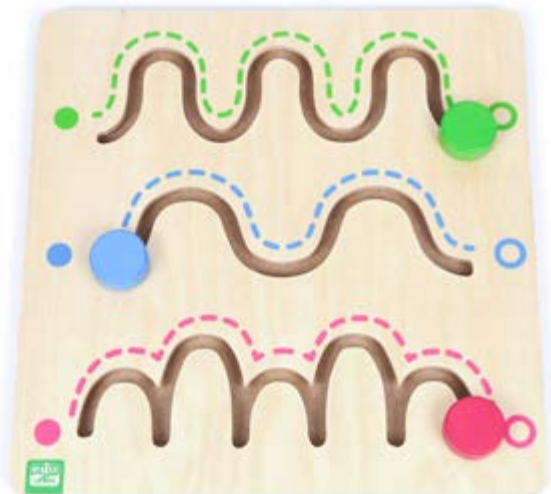

Van 22191

Truck 22194

School bus 22193

Colored Cool Cars

Pcs : 1 Piece

Size : 9.4 X 8.1 X 4.1 cm

Age 1+

Lev 1 - 21034

Lev 2 - 21036

Lev 3 - 21038

Toddler Tracking Board

Pcs : 1 Piece

Size : 30 X 30 X 2 cm

Age 2+

Bird 11300

Cat 11305