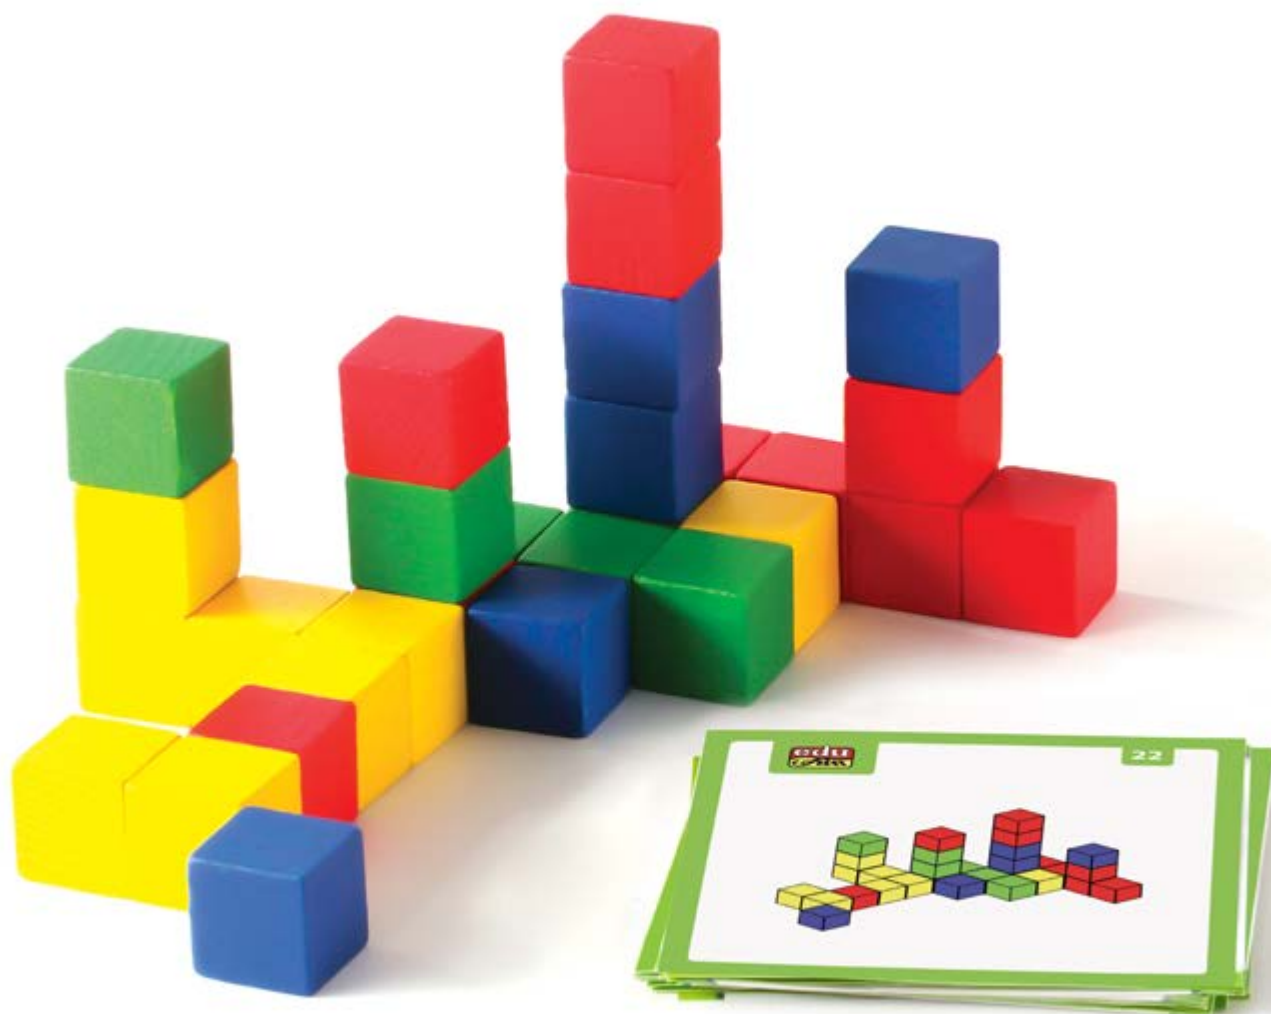

Colour Mosaic 31220

Pcs : 60 Pieces + 16 cards

Size : Large 5 ø - small 3.5 ø

Age 4+

Shapes Mosaic 31205

Pcs : 44 Pieces + 12 cards
+ wooden base

Size : 28 X 28 X 1.9 cm

Age 4+