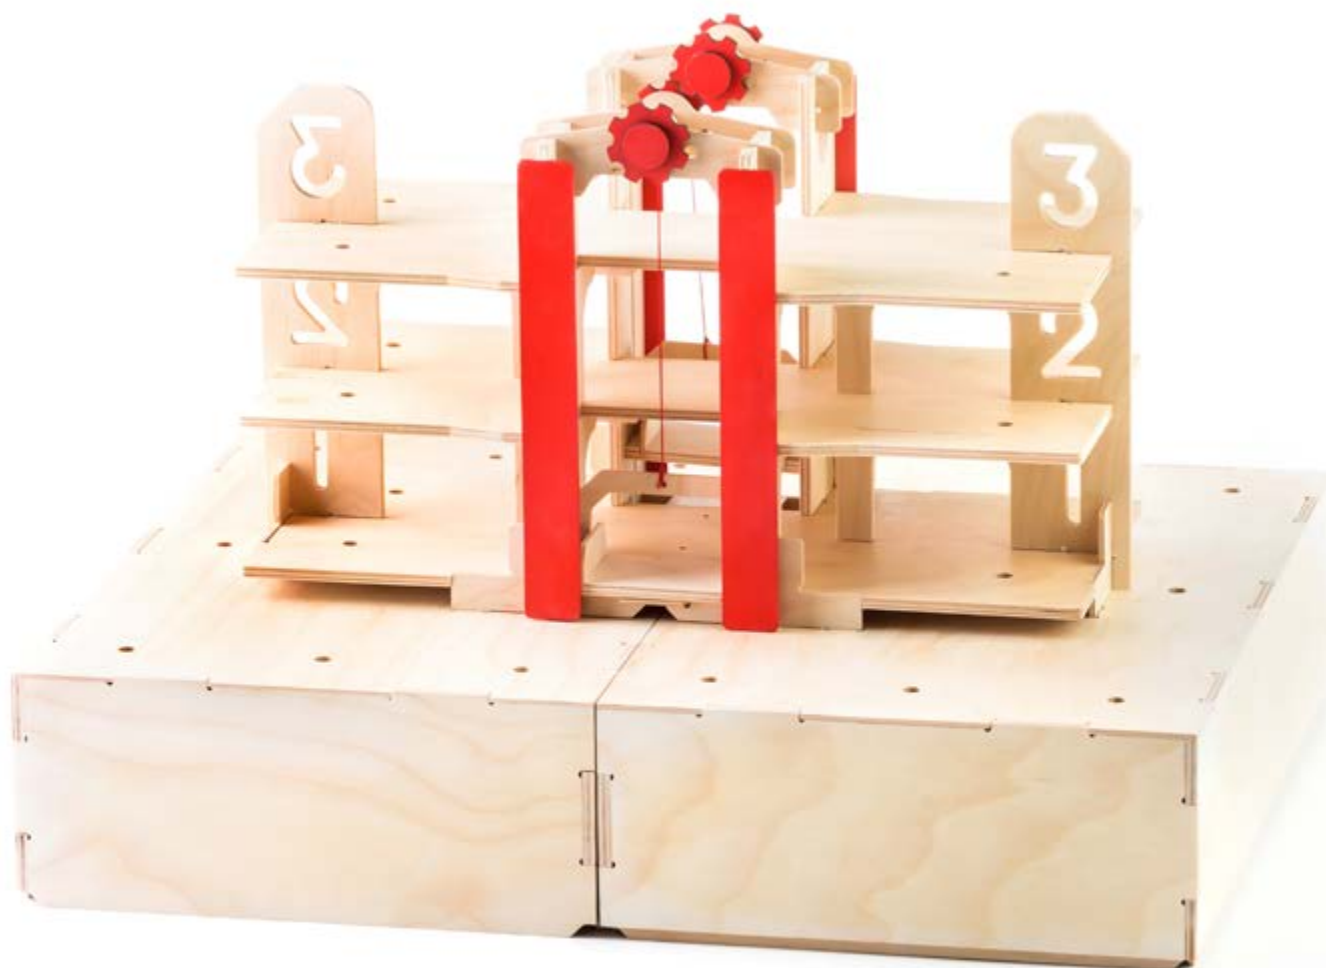

Storehouse **81040**

Pcs : 1 Piece + wooden box

Size Box : 40 X 40 X 20 cm

Age 8+