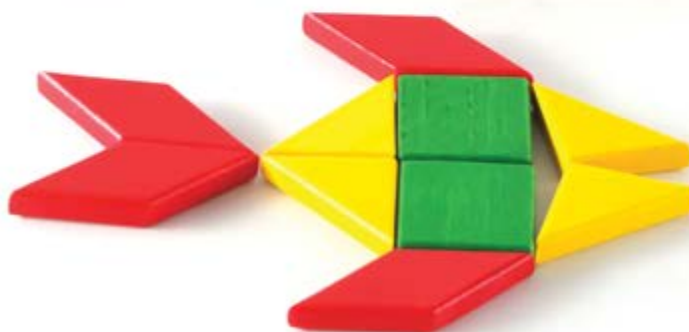

Colour Mosaic 31220

Pcs : 60 Pieces + 16 cards

Size : Large 5 ø - small 3.5 ø

Age 4+

Shapes Mosaic 31205

Pcs : 44 Pieces + 12 cards
+ wooden base

Size : 28 X 28 X 1.9 cm

Age 4+