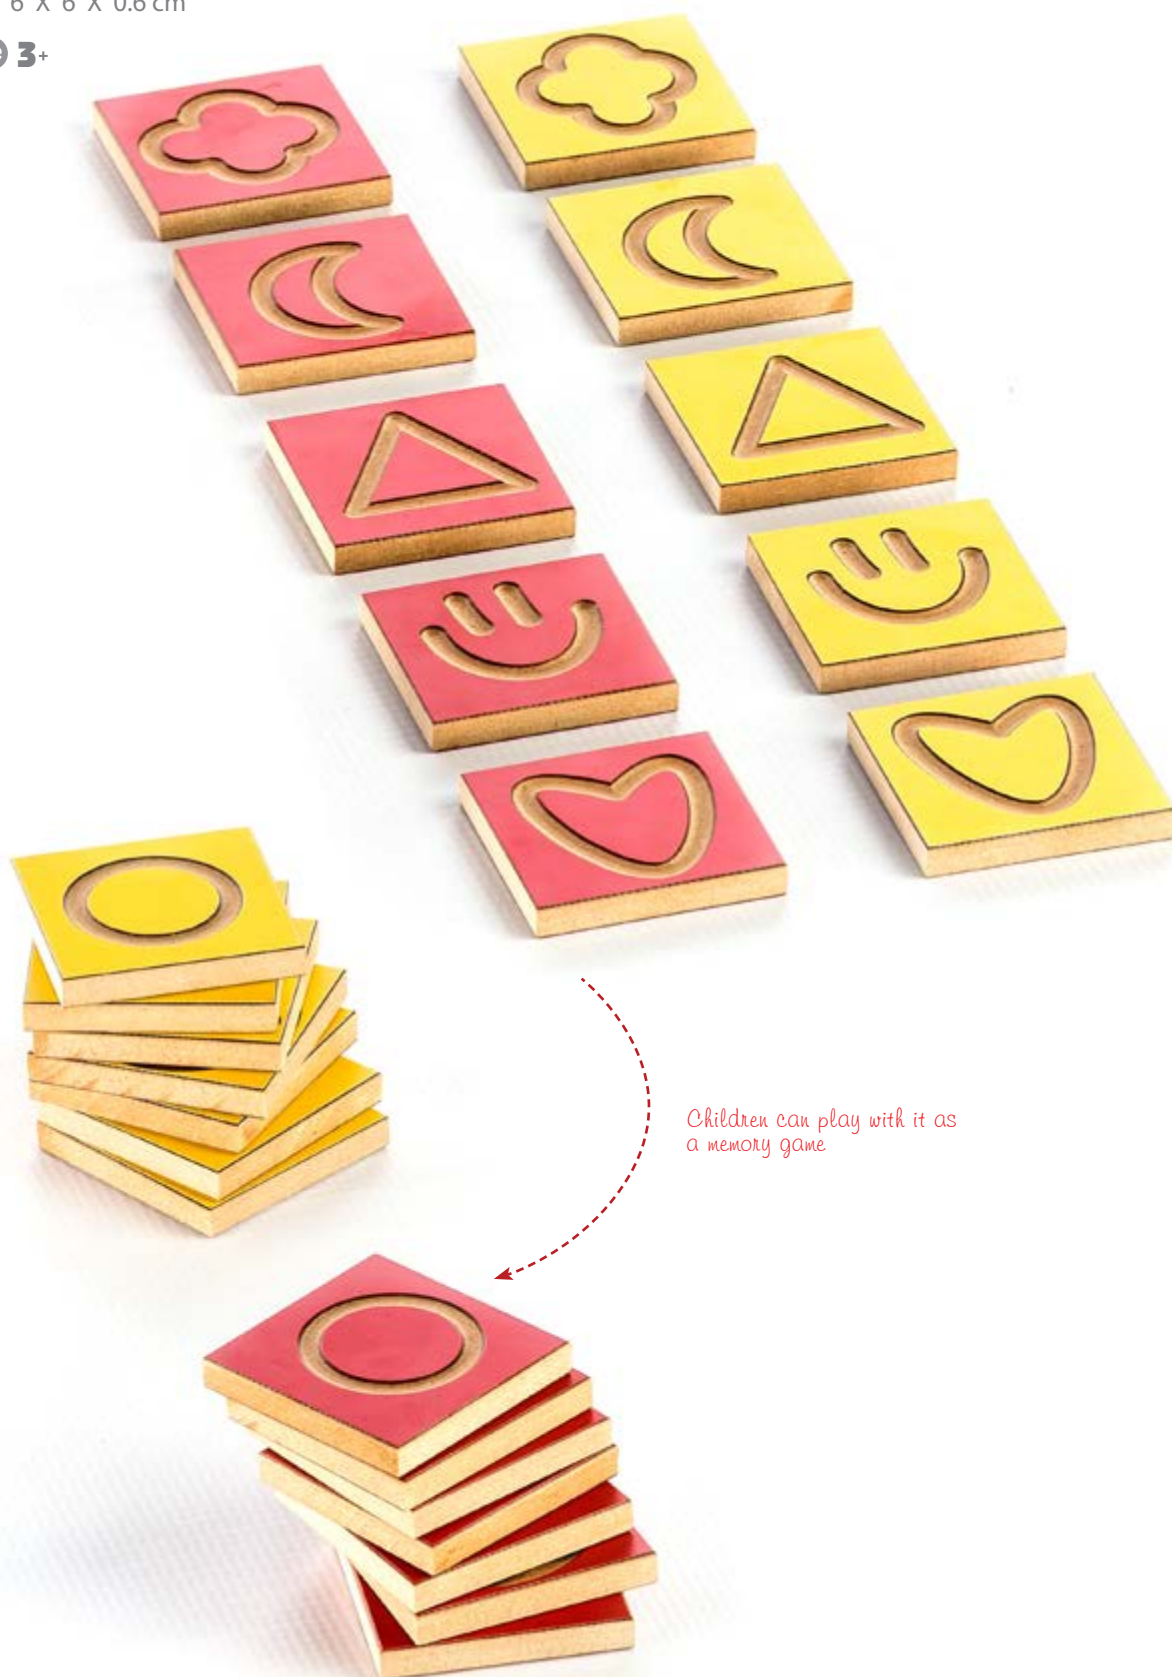

Age 3+

NEW

Balancing Tower game 31245

Pcs : 54 Pieces + 2 Dices

Size : 7 X 2.2 X 7.5 cm

Age 5+

NEW

Pre-Writing shapes Set

12069

Pcs : 24 Pieces

Size : 6 X 6 X 0.6 cm

Age **3+**

Children can play with it as a memory game

Matrix smart game 30515

Pcs : 44 Pieces + 42 cards
+ wooden box with lid

Size : 25 X 17 X 6 cm