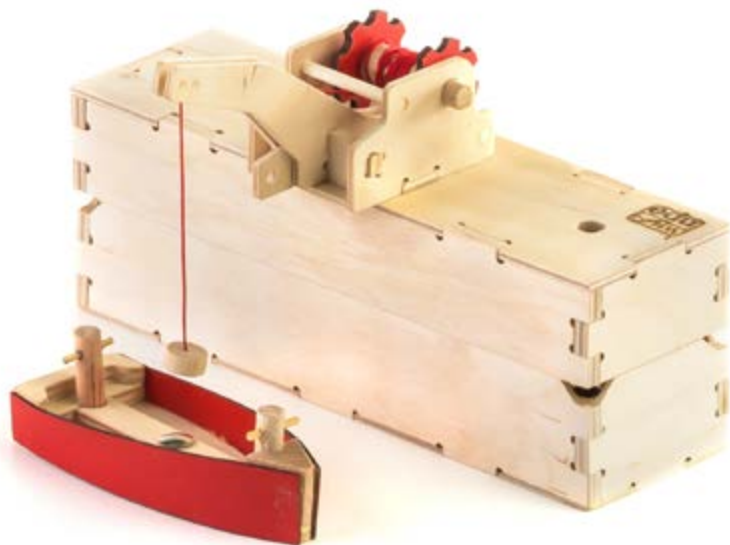

Tug boat **81050**

Pcs : 1 Piece + wooden box

Size Box : 28 X 10 X 10.5 cm

Age 8+

Lifeboat **81045**

Pcs : 2 Pieces + wooden box

Size Box : 20 X 7 X 6 cm

Age 8+