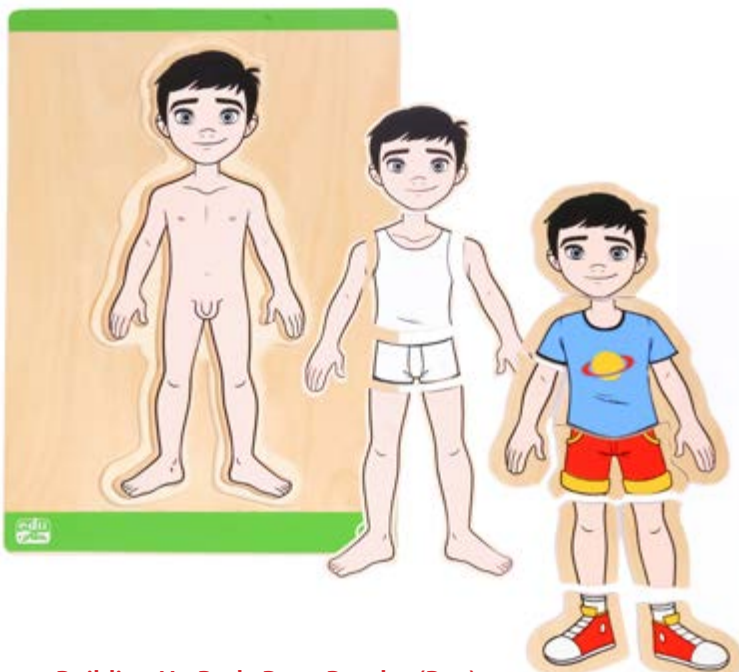

Building Up Body Parts Puzzles (Boy)

(2 layers) **11510** (3 layers) **11525**

Pcs : 14 Pieces + wooden base

Size : 36.5 X 25 X 0.9 cm

Age **3+**