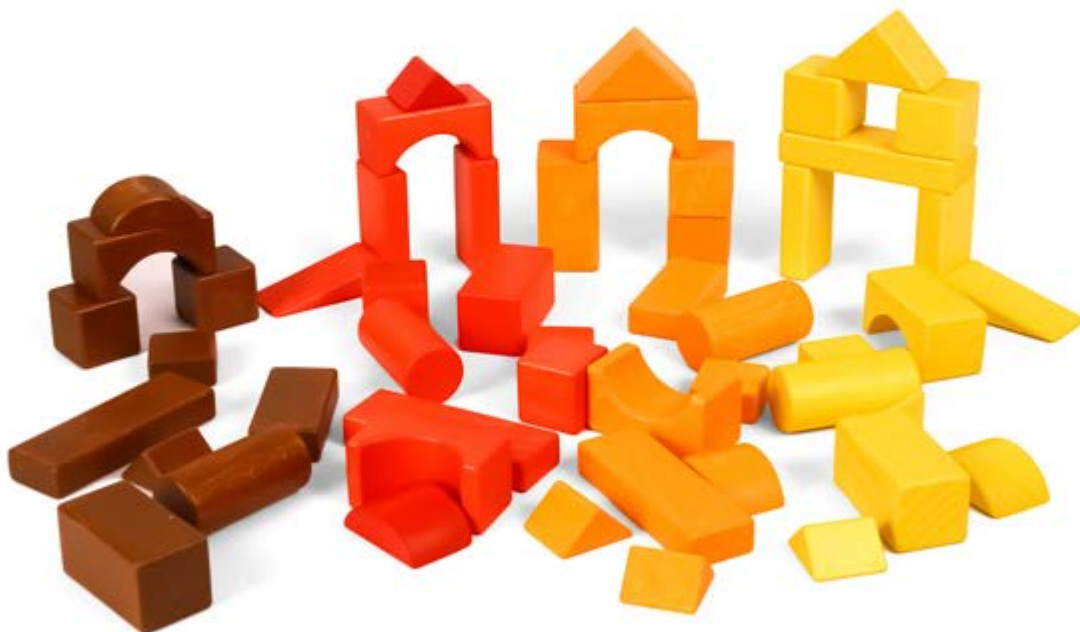

Pcs : 25 Pieces

Size : Basic Block Module : 3.5 cm

Age 2½+

**Large Building
Blocks-Wooden**

31314

Pcs : 50 Pieces

Size : Basic Block Module : 3.5 cm

Age 2½+

Age 5+

Large Hollow Blocks		
Shapes	Quantity	Size
	4	56 x 14 x 1.2 cm
	2	112 x 14 x 1.2 cm
	2	28 x 14 x 14 cm
	5	28 x 28 x 14 cm
	2	56 x 28 x 14 cm
	2	56 x 28 x 14 cm
Total	17	

Mini Hollow Blocks		
Shapes	Quantity	Size
	10	14 x 14 x 7 cm
	6	28 x 14 x 7 cm
	4	56 x 14 x 7 cm
	4	28 x 14 x 7 cm
Total	24	