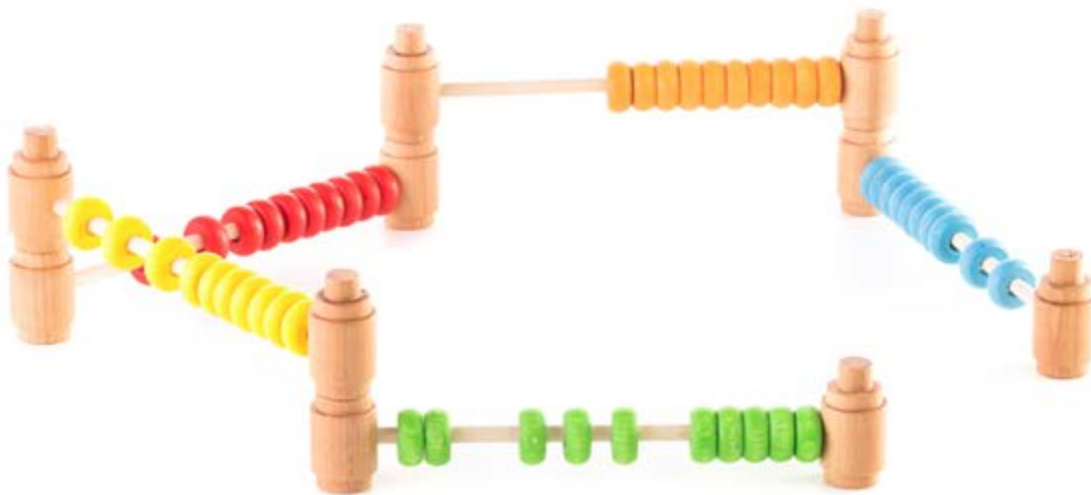

Wooden upper-case
alphabet set (93 letters)

Pcs: 93 Pieces

Size: 5 X 0.3 cm

Age 4+

Build Up Abacus

20010

Pcs : 7 Pieces

Size : 24.7 X 5.5 X 23.7 cm