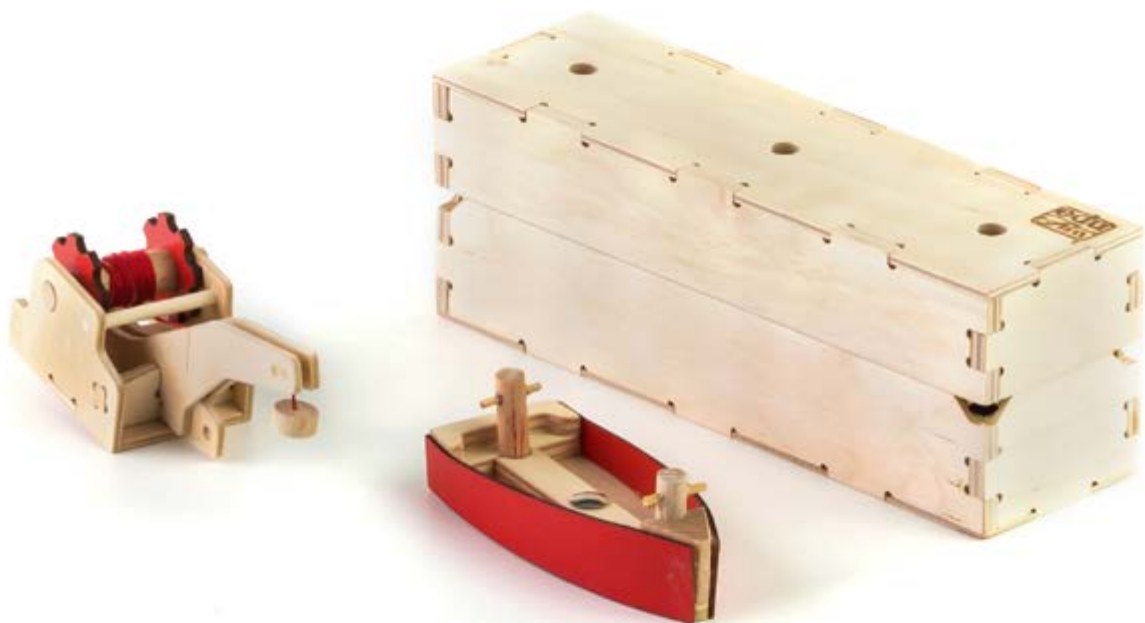

Tug boat **81050**

Pcs : 1 Piece + wooden box

Size Box : 28 X 10 X 10.5 cm

Age 8+

Lifeboat **81045**

Pcs : 2 Pieces + wooden box

Size Box : 20 X 7 X 6 cm

Age 8+