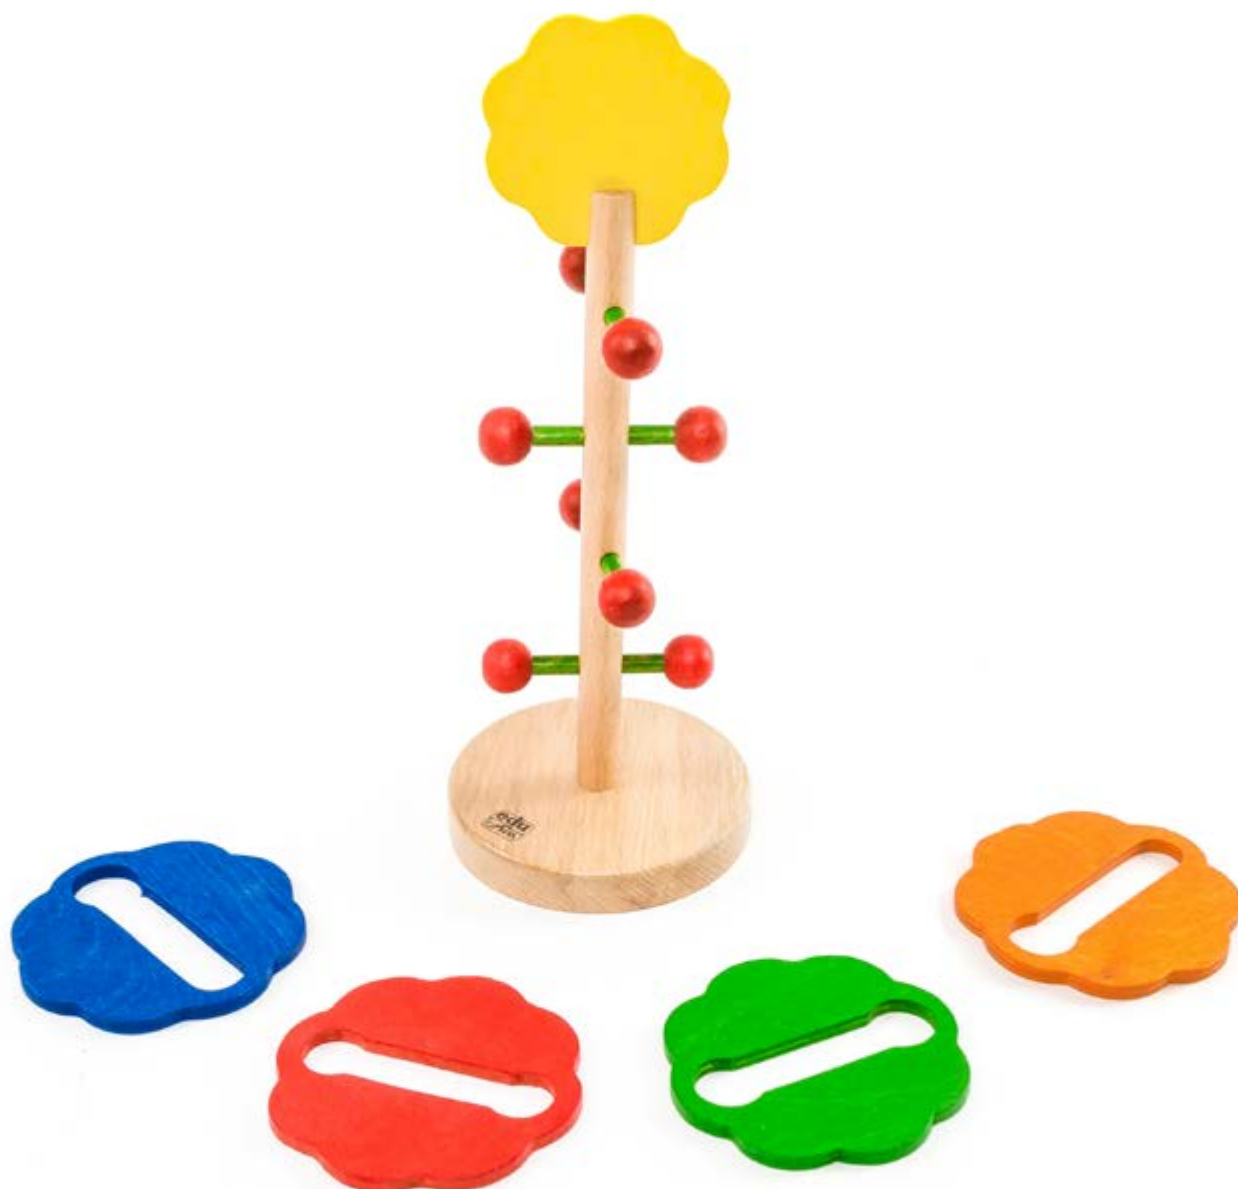

Falling Petals 21035

Pcs : 5 Pieces + wooden base

Size : 12.5 X 12.5 X 27.5 cm

Age 3+